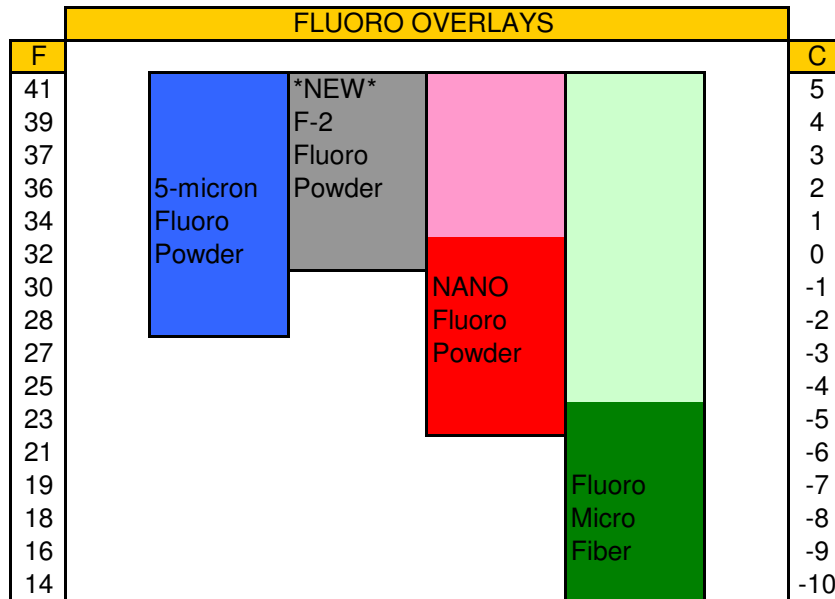

RACEWAX.COM WAX CHART
Fluoro Powders and
Fluoro Microfibers

Fluoro Microfiber and NANO powder work at well higher temperatures. The darker colored area shows the preferred fluoro for that temperature range.

The best quality fluoro overlays are:
 F-2 ::: NANO ::: Microfibers

The 5-micron fluoro is the original Wicked Wax and is an economical intro to fluoro products.